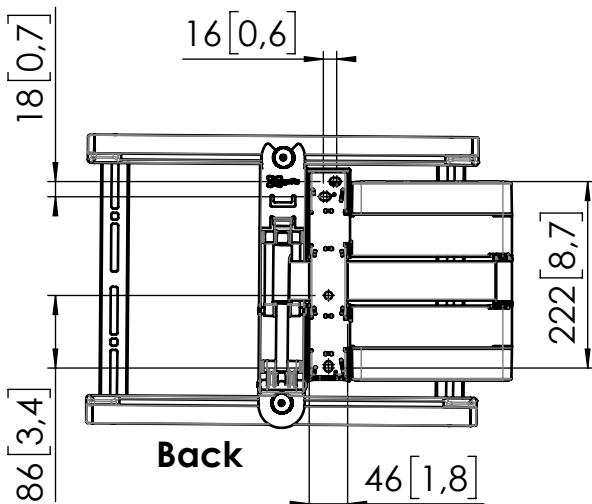

## THIN 445

Dimensions in mm [inch]

Screen sizes: 660 [26] / 1400 [55]  
 Max weight: 5 - 18 kg / 11 - 40 lbs

### Wall mounting kit:

Torx key TX30 (1x)  
 Fisher Plug UX 10 (4x)  
 Screw M8 x 80 (4x)  
 Washer M8 (3x)  
 Cable tie (3x)

### Supplementary kit:

Screw M6 x 35 (4x)  
 Screw M8 x 40 (4x)  
 Spacer 5 mm (4x)  
 Spacer 10 mm (4x)

**Side**  
Home position

**Back**

**Side**  
Extended position