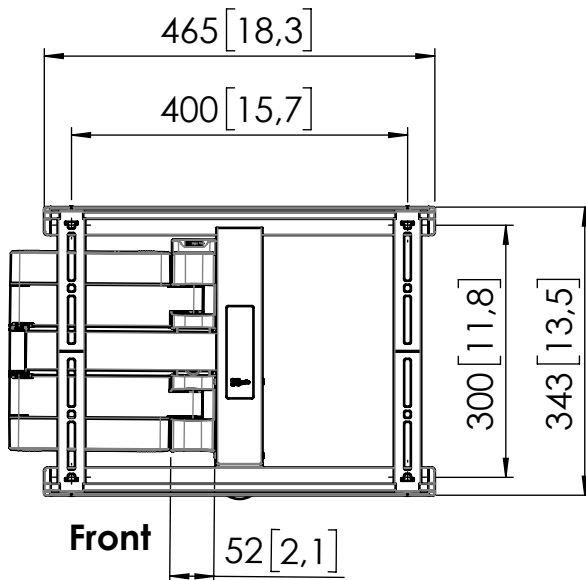

## THIN 445

Dimensions in mm [inch]

Screen sizes: 660 [26] / 1400 [55]  
 Max weight: 5 - 18 kg / 11 - 40 lbs

### Screen mounting kit:

Screw M4 x 12 (4x)  
 Screw M4 x 25 (4x)  
 Screw M6 x 12 (4x)  
 Screw M6 x 25 (4x)  
 Screw M8 x 12 (4x)  
 Screw M8 x 25 (4x)  
 Spacer 10 mm (4x)  
 Washer M6 (4x)

### Supplementary kit:

Screw M6 x 35 (4x)  
 Screw M8 x 40 (4x)  
 Spacer 5 mm (4x)  
 Spacer 10 mm (4x)

**Side**  
Home position

**Back**

**Side**  
Extended position