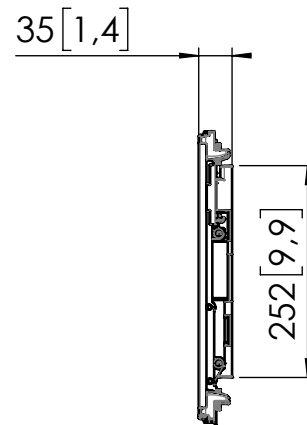

## THIN 445

Dimensions in mm [inch]

Screen sizes: 660 [26] / 1400 [55]  
 Max weight: 5 - 18 kg / 11 - 40 lbs

### Screen mounting kit:

Screw M4 x 12 (4x)  
 Screw M4 x 25 (4x)  
 Screw M6 x 12 (4x)  
 Screw M6 x 25 (4x)  
 Screw M8 x 12 (4x)  
 Screw M8 x 25 (4x)  
 Spacer 10 mm (4x)  
 Washer M6 (4x)

### Wall mounting kit:

Torx key TX30 (1x)  
 Fisher Plug UX 10 (4x)  
 Screw M8 x 80 (4x)  
 Washer M8 (3x)  
 Cable tie (3x)

### Supplementary kit:

Screw M6 x 35 (4x)  
 Screw M8 x 40 (4x)  
 Spacer 5 mm (4x)  
 Spacer 10 mm (4x)

**Side**  
Home position

**Back**

**Side**  
Extended position