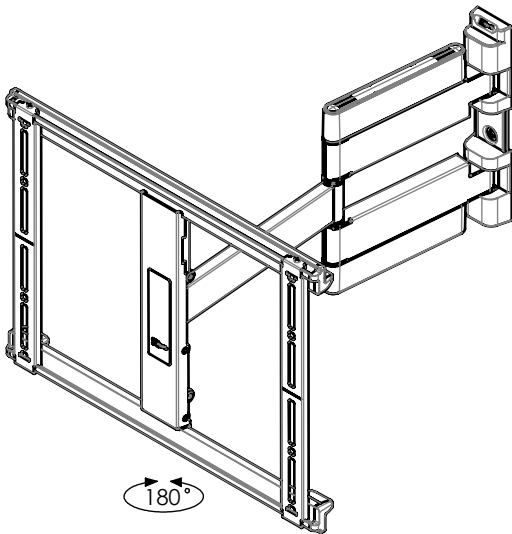

Product data sheet

THIN 445

Dimensions in mm [inch]

Screen sizes: 660 [26] / 1400 [55]
Max weight: 5 - 18 kg / 11 - 40 lbs

Screen mounting kit:

Screw M4 x 12 (4x)
Screw M4 x 25 (4x)
Screw M6 x 12 (4x)
Screw M6 x 25 (4x)
Screw M8 x 12 (4x)
Screw M8 x 25 (4x)
Spacer 10 mm (4x)
Washer M6 (4x)

Wall mounting kit:

Torx key TX30 (1x)
Fisher Plug UX 10 (4x)
Screw M8 x 80 (4x)
Washer M8 (3x)
Cable tie (3x)

Supplementary kit:

Screw M6 x 35 (4x)
Screw M8 x 40 (4x)
Spacer 5 mm (4x)
Spacer 10 mm (4x)

Side
Home position