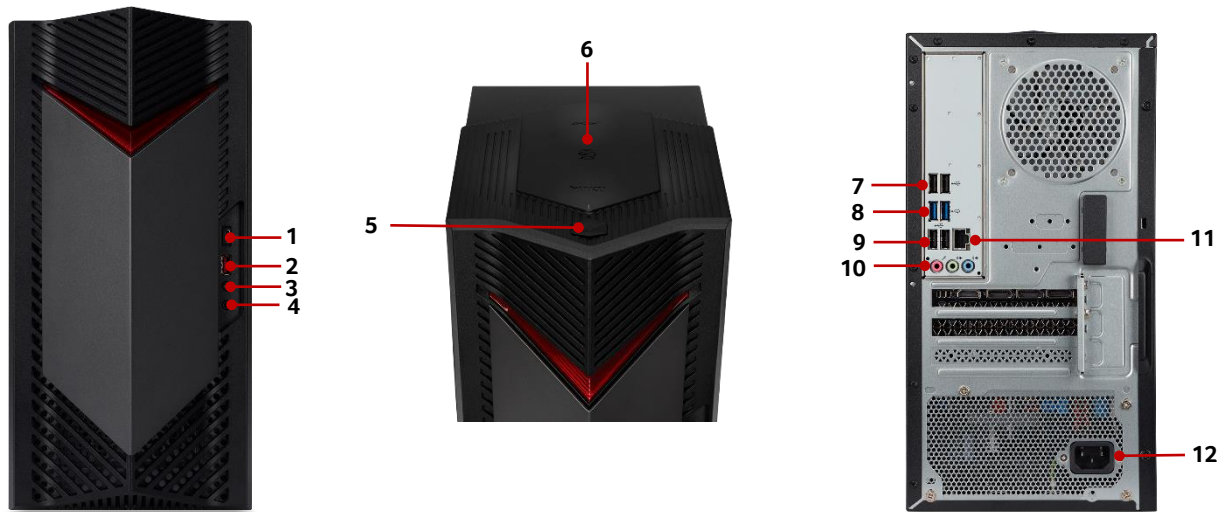

Product views	1. USB Type-C™ port (USB 3.2 Gen 2x2) 2. USB 3.2 Gen 2 port 3. Headset / speaker jack 4. Microphone jack 5. Power button 6. Wireless charger	7. Two USB 2.0 ports 8. Two USB 3.2 Gen 1 ports 9. Two USB 2.0 ports 10. Audio jacks 11. Ethernet (RJ-45) port 12. Power connector
Operating system	Windows 11 Home 64-bit	
CPU and chipset	Intel® Core™ i5-14400F 14th gen processors, 10 (6P+4E) Core Processor Chipset: Intel® B760 Chipset	
Memory	16 GB DDR5 4800 MHz UDIMM ● Up to 32 GB of Dual-channel DDR5	
Storage	Hard disk drive ● 512 GB M.2 2280 PCIe Gen4 SSD	
Graphics	NVIDIA® GeForce® RTX™ 4060 with 8 GB of GDDR6 (1xHDMI, 3xDP)	
Audio	DTS:X® Ultra	
Communication	WLAN ● 802.11ax/ac/a/b/g/n, Wi-Fi 6E and Bluetooth® 5 LAN ● Realtek® 8118AS Dragon Gigabit Ethernet	
Expansion slot(s)	● PCIe x16 slot(s): 1 ● PCIe x1 slot(s): 1 ● M.2 slot (for SSD): 2 ● M.2 slot (for WLAN): 1	
Dimensions	175 (W) x 386 (D) x 392 (H) mm	
Power supply and adapter	Power supply ● 500 W PFC, auto-sensing, 80PLUS® Gold, ATX	
Windows Desktop Apps	In-House ● Acer Care Center ● Acer Configuration Manager ● Acer Product Registration ● Acer User Experience Program Framework ● Power Management Setting ● Quick Access ● Storage Utilities Search ● NitroSense	Security ● McAfee LiveSafe P2
System compliance	RoHS, ENERGY STAR®	
Options and accessories		
Certification	BSMI, VCCI, CCC, CE, FCC, CB	

As a phenomenon known to thin-film transistors (TFTs), liquid crystal displays (LCDs) commonly exhibit a small number of discoloration dots, as so-called "non-conforming pixels." This phenomenon is a limitation of TFT LCD technology, not a product defect, and as such is not covered by Acer's warranty. In a continuing effort to improve the quality of our products, information in this document is subject to change without notice. Images shown are only representations of some of the configurations available for this model. Availability may vary depending on region.

© 2023. All rights reserved.

Microsoft and Windows are registered trademarks of Microsoft Corporation.

About Acer

Founded in 1976, Acer is one of the world's top ICT companies with a presence in more than 160 countries. As Acer evolves with the industry and changing lifestyles, it is focused on enabling a world where hardware, software and services will fuse with one another, creating ecosystems and opening up new possibilities for consumers and businesses alike. Acer's 7,500 employees are dedicated to the research, design, marketing, sale, and support of products and solutions that break barriers between people and technology. Please visit www.acer.com for more information.