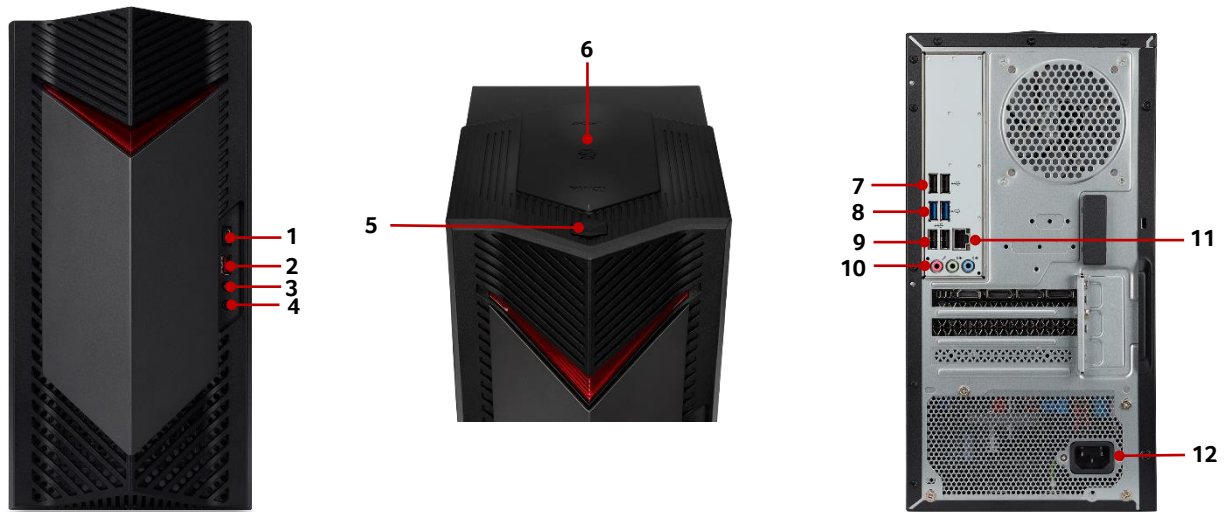

Product views	1. USB Type-C™ port (USB 3.2 Gen 2x2) 2. USB 3.2 Gen 2 port 3. Headset / speaker jack 4. Microphone jack 5. Power button 6. Wireless charger 7. Two USB 2.0 ports 8. Two USB 3.2 Gen 1 ports 9. Two USB 2.0 ports 10. Audio jacks 11. Ethernet (RJ-45) port 12. Power connector
Operating system	Windows 11 Home 64-bit
CPU and chipset	Intel® Core™ i7-14700F 14th gen processors, 20 (8P+12E) Core Processor Chipset: Intel® B760 Chipset
Memory	16 GB DDR5 4800 MHz UDIMM ● Up to 32 GB of Dual-channel DDR5
Storage	Hard disk drive ● 1024 GB M.2 2280 PCIe Gen4 SSD
Graphics	NVIDIA® GeForce® RTX™ 4060 with 8 GB of GDDR6 (1xHDMI, 3xDP)
Audio	DTS:X® Ultra
Communication	WLAN ● 802.11ax/ac/a/b/g/n, Wi-Fi 6E and Bluetooth® 5 LAN ● Realtek® 8118AS Dragon Gigabit Ethernet
Expansion slot(s)	● PCIe x16 slot(s): 1 ● PCIe x1 slot(s): 1 ● M.2 slot (for SSD): 2 ● M.2 slot (for WLAN): 1
Dimensions	175 (W) x 386 (D) x 392 (H) mm
Power supply and adapter	Power supply ● 500 W PFC, auto-sensing, 80PLUS® Gold, ATX
Windows Desktop Apps	In-House ● Acer Care Center ● Acer Configuration Manager ● Acer Product Registration ● Acer User Experience Program Framework ● Power Management Setting ● Quick Access ● Storage Utilities Search ● NitroSense
System compliance	RoHS, ENERGY STAR®
Options and accessories	
Certification	BSMI, VCCI, CCC, CE, FCC, CB
	Security ● McAfee LiveSafe P2

As a phenomenon known to thin-film transistors (TFTs), liquid crystal displays (LCDs) commonly exhibit a small number of discoloration dots, as so-called "non-conforming pixels." This phenomenon is a limitation of TFT LCD technology, not a product defect, and as such is not covered by Acer's warranty. In a continuing effort to improve the quality of our products, information in this document is subject to change without notice. Images shown are only representations of some of the configurations available for this model. Availability may vary depending on region.

© 2023. All rights reserved.

Microsoft and Windows are registered trademarks of Microsoft Corporation.

About Acer

Founded in 1976, Acer is one of the world's top ICT companies with a presence in more than 160 countries. As Acer evolves with the industry and changing lifestyles, it is focused on enabling a world where hardware, software and services will fuse with one another, creating ecosystems and opening up new possibilities for consumers and businesses alike. Acer's 7,500 employees are dedicated to the research, design, marketing, sale, and support of products and solutions that break barriers between people and technology. Please visit www.acer.com for more information.